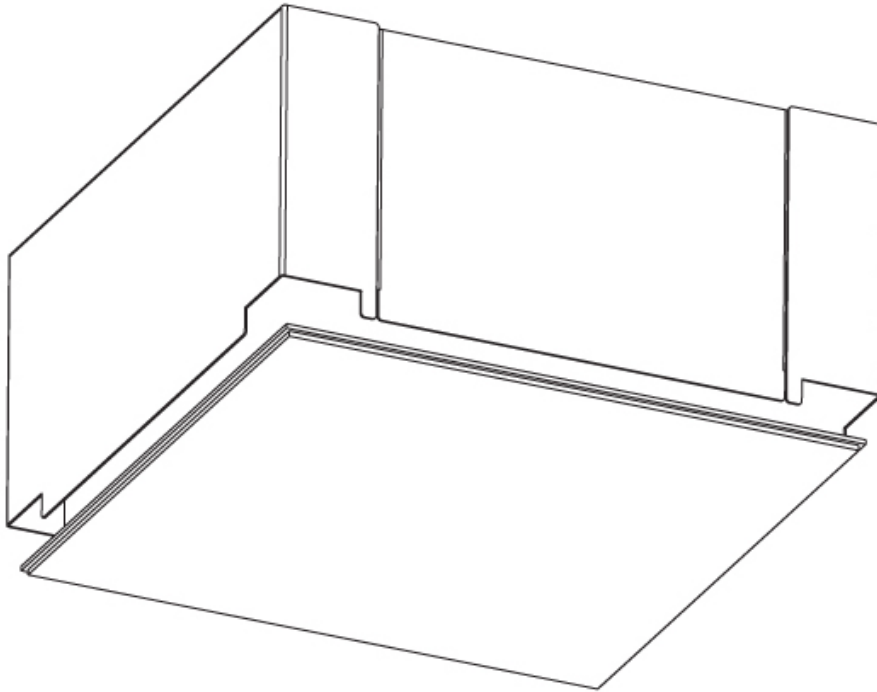

PI2 STANDARD TRIMLESS

A37644-

PROJECT

TYPE

SPECIFIER

QUANTITY

DATE