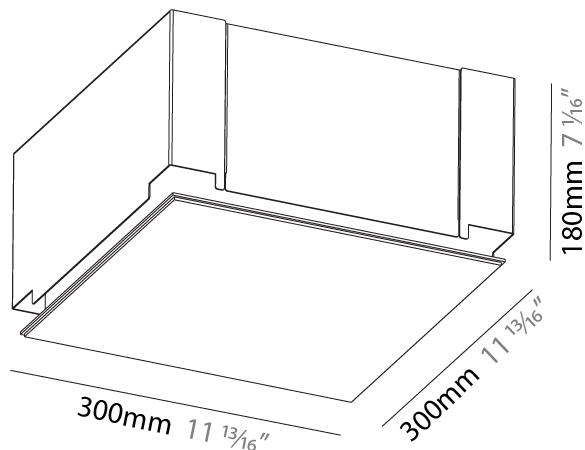

PHYSICAL

Shape: Square
Length (mm): 300
Length (in): 11 13/16
Width (mm): 300
Width (in): 11 13/16
Height (mm): 180
Height (in): 7 1/16
Ceiling Thickness (mm): 10 / 12.5 / 15 / 25 / 30
Ceiling Thickness (in): 3/8 or 1/2 or 9/16 or 1 or 1 3/16
Min. Recessing Depth (mm): 200
Min. Recessing Depth (in): 7 7/8
Light Distribution: Direct
Diffuser: PMMA - Opal
Fixture Finish: SSR / BKV / CWI / CRY / HAB / UFT / ITA / RUA / FTG / MYG / LOD / PUS / FRO / FUP / KIA / POP / BLS / SPG / MEY / GOH / GUM / CHC / COM / ABZ / JAG / OBR / MOS / ROR
Fixture Material: Extruded Aluminum / Steel
Cut-out Measurements: 335mm 13 3/16" x 335mm / 13 3/16"
Upon Request: Unique Sizes Unique Ceiling Thickness Unique Mounting Depth Spot Inserts

ELECTRICAL

Lamp Type: LED (Zhaga Standard)
Input Wattage (W): 12.4
Total Output Wattage (W): 10.8
Dimming: Tri-Mode (Non-Dimming and Phase Dimming (120Vac only) and 0-10V Dimming)
Driver Included: Yes
Driver Location: Integrated
Driver Type: Constant Current - Universal
Driver Class: Class 2
Input Voltage (V): 120 - 277
Constant Current (MA): 350

LED

Color Temperature (°K): 3000 / 3500 / 4000
Max. Delivered Lumen (lm): 850 / 902 / 920
CRI: >80 CRI
Efficiency (%): 65% (5mm Perspex)
Lamp Life (hrs): 50000
Upon Request: RGB-W Tunable White Special Color Temperature CRI90

OPTICAL

RATINGS AND CERTIFICATIONS

Certified By: Certified for North American Standards
IP rating: IP20